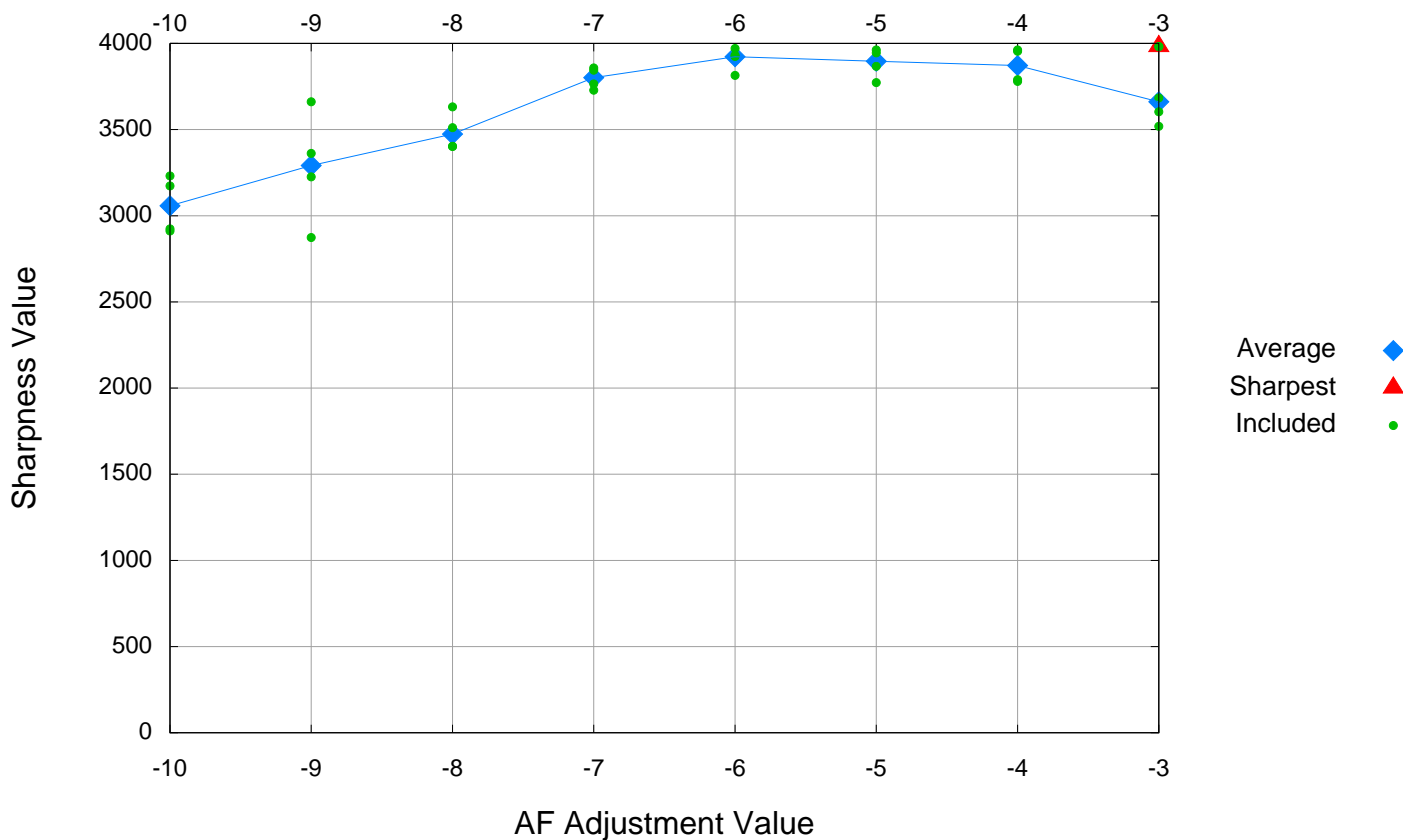

Canon EOS 5D Mark III
85mm @ f1.2 (Canon EF 85mm f/1.2L II Ser# xxxxdb2)

Distance: 26xFL (7.09f - 7.74f 2.16m - 2.36m)
Shutter Speed: 1/500 ISO: 100 EV: 9.5
AFA value: xx FP: C-C AF Mode: One-shot AF

Sharpest AFA Average: -6
Sharpest AFA Shot: -3 (ftd_DM2A2118)
Sharpest Shot: -3 (ftd_DM2A2118)

Canon EOS 5D Mark III
85mm @ f1.2 (Canon EF 85mm f/1.2L II Ser# xxxxdb2)

Distance:26xFL (7.09f - 7.74f 2.16m - 2.36m)
Shutter Speed:1/500 ISO:100 EV:9.5
AFA value:xx FP:C-C AF Mode:One-shot AF

Sharpest AFA Average: -6
Sharpest AFA Shot: -3 (ftd_DM2A2118)
Sharpest Shot: -3 (ftd_DM2A2118)

AFA	Sharpness		Files
Value	Average	Scaled	Included
-6	3922.92	100.0%	4
-5	3896.09	96.9%	4
-4	3871.25	94.0%	4
-7	3800.82	85.9%	4
-3	3661.03	69.7%	4
-8	3474.16	48.2%	4
-9	3291.09	27.0%	4
-10	3057.37	0.0%	4