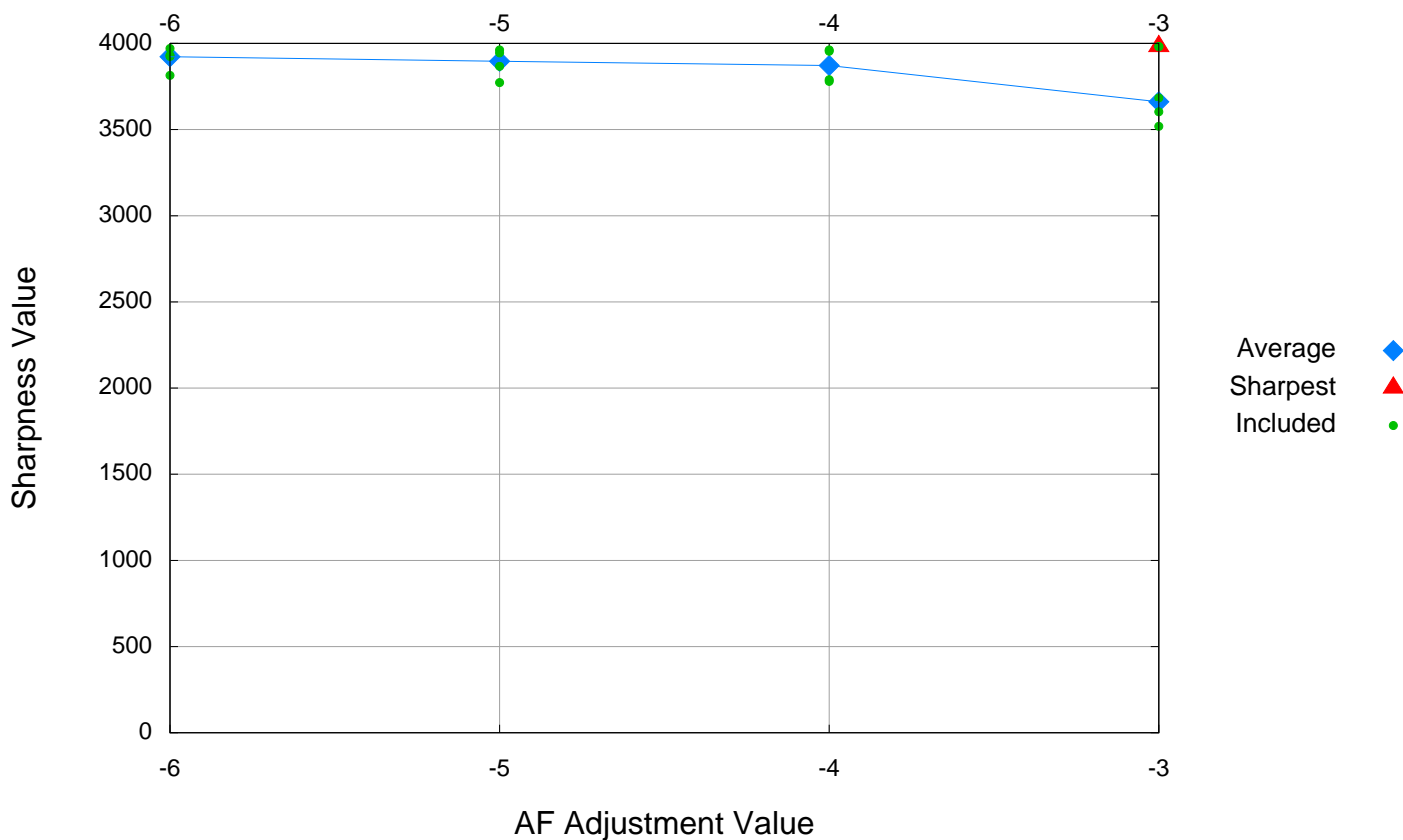

Canon EOS 5D Mark III
85mm @ f1.2 (Canon EF 85mm f/1.2L II Ser# xxxxdb2)

Distance: 26xFL (7.09f - 7.74f 2.16m - 2.36m)
Shutter Speed: 1/500 ISO: 100 EV: 9.5
AFA value: xx FP: C-C AF Mode: One-shot AF

Sharpest AFA Average: -6
Sharpest AFA Shot: -3 (ftd_DM2A2118)
Sharpest Shot: -3 (ftd_DM2A2118)

Canon EOS 5D Mark III
85mm @ f1.2 (Canon EF 85mm f/1.2L II Ser# xxxxdb2)

Distance:26xFL (7.09f - 7.74f 2.16m - 2.36m)
Shutter Speed:1/500 ISO:100 EV:9.5
AFA value:xx FP:C-C AF Mode:One-shot AF

Sharpest AFA Average: -6
Sharpest AFA Shot: -3 (ftd_DM2A2118)
Sharpest Shot: -3 (ftd_DM2A2118)

AFA	Sharpness		Files
Value	Average	Scaled	Included
-6	3922.92	100.0%	4
-5	3896.09	89.8%	4
-4	3871.25	80.3%	4
-3	3661.03	0.0%	4

Crop: ftd_DM2A2109.JPG (2586:1702,3035:2102)

CGANLW0L00