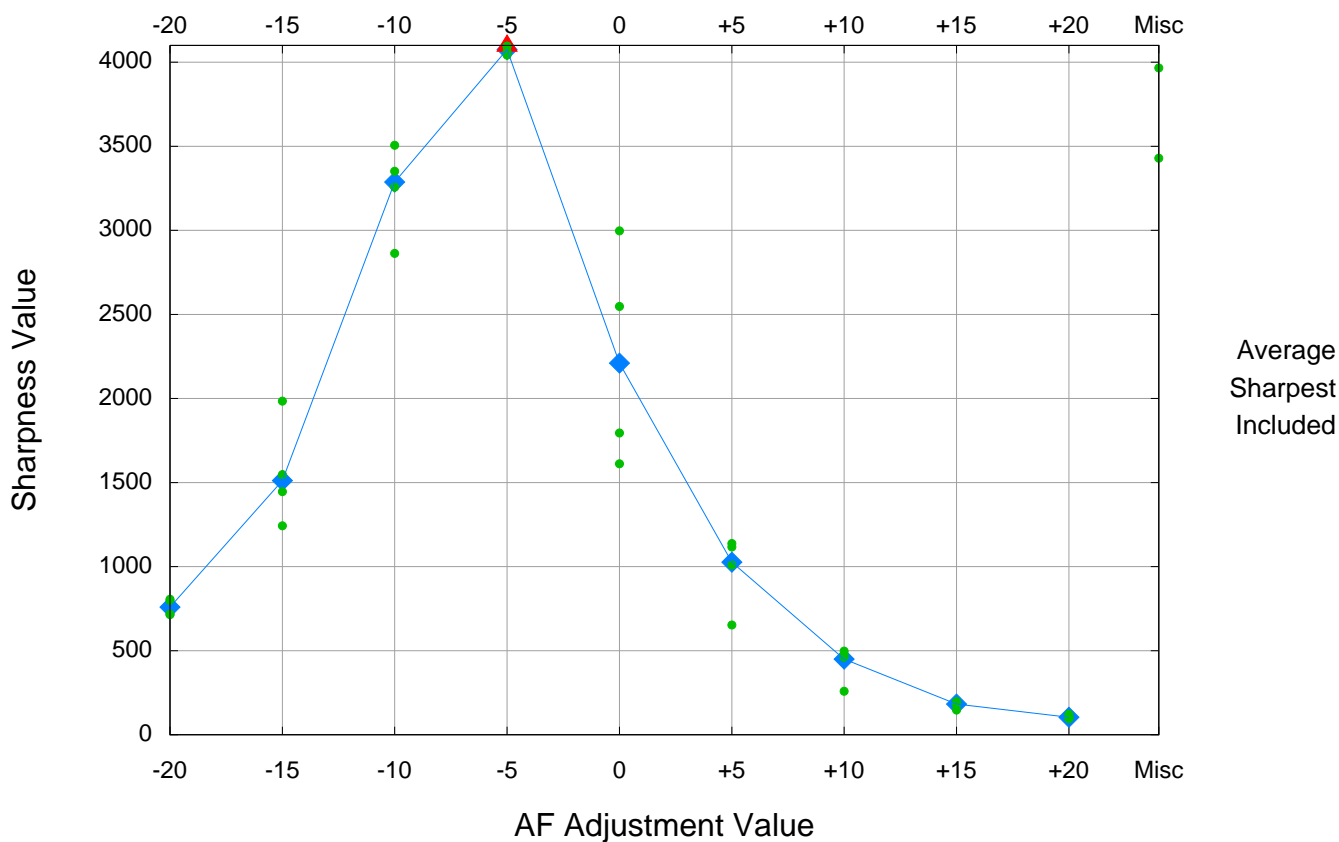

Canon EOS 5D Mark III
 85mm @ f1.2 (Canon EF 85mm f/1.2L II Ser# xxxxdb2)

Distance:26xFL (7.09f - 7.74f 2.16m - 2.36m)
 Shutter Speed:1/500 ISO:100 EV:9.5
 AFA value:xx FP:C-C AF Mode:One-shot AF

Sharpest AFA Average: -5
 Sharpest AFA Shot: -5 (ftd_DM2A2075)
 Sharpest Shot: -5 (ftd_DM2A2075)

AFA Value	Sharpness		Files
	Average	Scaled	Included
-5	4075.68	100.0%	4
Misc	3697.37	90.5%	2
-10	3287.20	80.1%	4
0	2210.07	53.0%	4
-15	1511.47	35.4%	4
+5	1026.42	23.2%	4
-20	758.75	16.5%	4
+10	449.68	8.7%	4
+15	182.06	2.0%	4
+20	103.59	0.0%	4