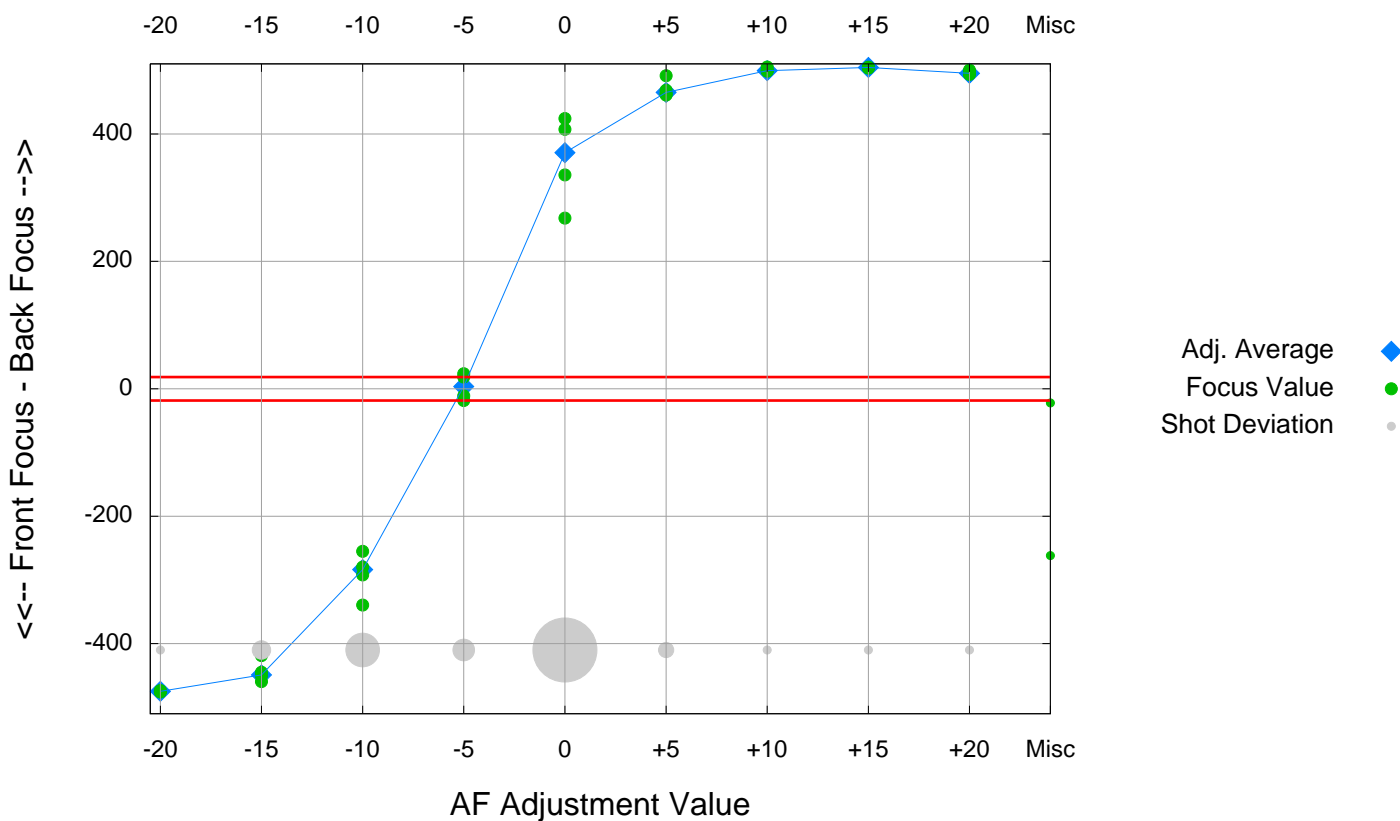

AFA-Step5

Canon EOS 5D Mark III
85mm @ f1.2 (Canon EF 85mm f/1.2L II Ser# xxxxdb2)

Distance:26xFL (7.09f - 7.74f 2.16m - 2.36m)
Shutter Speed:1/500 ISO:100 EV:9.5
AFA value:xx FP:C-C AF Mode:One-shot AF

Zero Line Accuracy = 85.2%

AFA-Step5

Canon EOS 5D Mark III
 85mm @ f1.2 (Canon EF 85mm f/1.2L II Ser# xxxxdb2)

Distance:26xFL (7.09f - 7.74f 2.16m - 2.36m)
 Shutter Speed:1/500 ISO:100 EV:9.5
 AFA value:xx FP:C-C AF Mode:One-shot AF

Zero Line Accuracy = 85.2%

AFA Value	Sharpness		Files	Shot
	Average	Scaled	Included	Deviation
-20	-474.82	100.0%	4	1.0
-15	-449.11	97.4%	4	17.6
-10	-283.81	80.5%	4	35.5

-5	3.47	51.9%	4	21.0

0	370.71	89.4%	4	71.7
+5	465.18	99.0%	4	13.9
+10	499.35	97.5%	4	3.0
+15	504.36	97.0%	4	0.6
+20	495.17	97.9%	4	2.9
Misc			2	