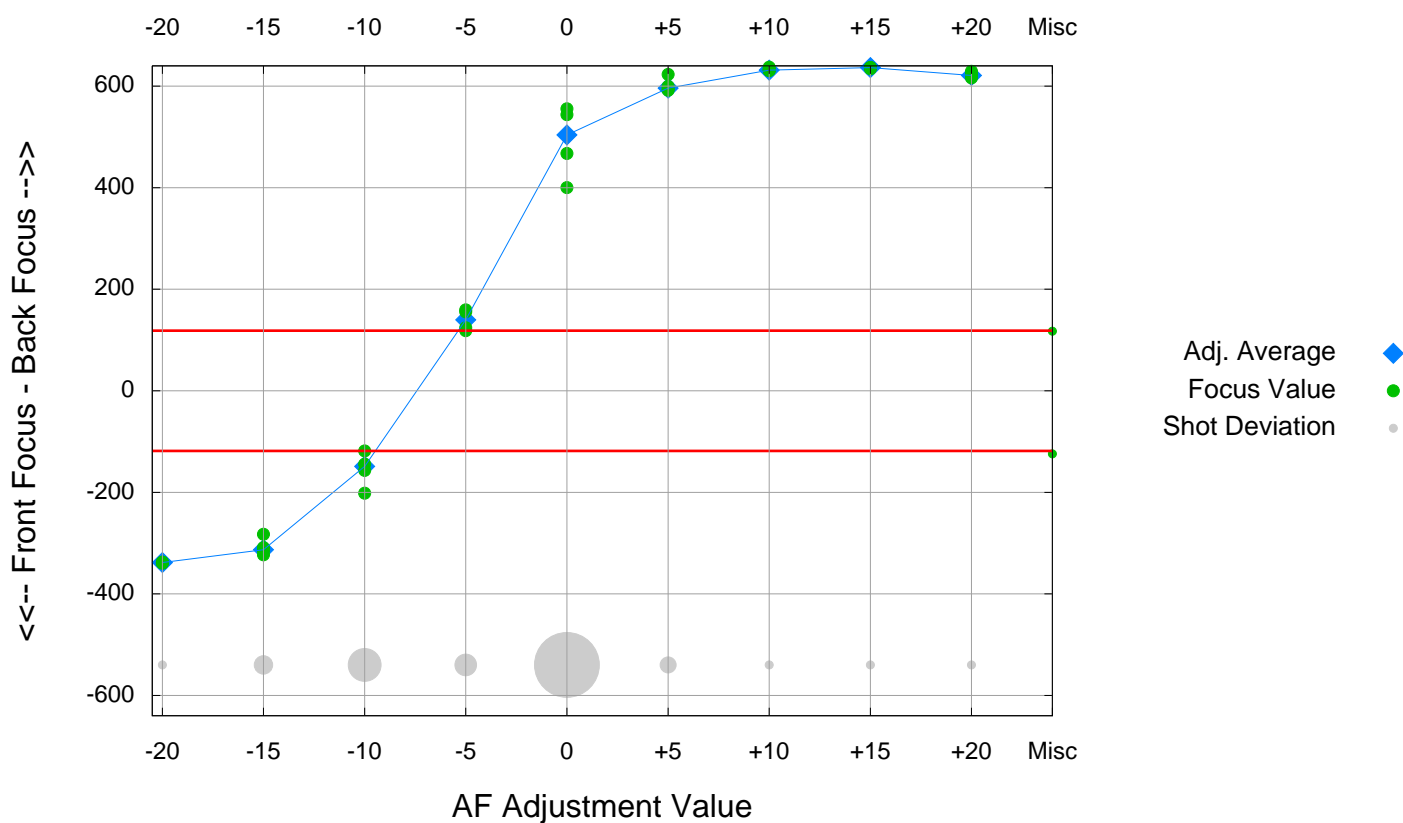

AFA-Step5

Canon EOS 5D Mark III
85mm @ f1.2 (Canon EF 85mm f/1.2L II Ser# xxxxdb2)

Distance:26xFL (7.09f - 7.74f 2.16m - 2.36m)
Shutter Speed:1/500 ISO:100 EV:9.5
AFA value:xx FP:C-C AF Mode:One-shot AF

Zero Line Accuracy = 5.2%

AFA-Step5

Canon EOS 5D Mark III
 85mm @ f1.2 (Canon EF 85mm f/1.2L II Ser# xxxxdb2)

Distance:26xFL (7.09f - 7.74f 2.16m - 2.36m)
 Shutter Speed:1/500 ISO:100 EV:9.5
 AFA value:xx FP:C-C AF Mode:One-shot AF

Zero Line Accuracy = 5.2%

AFA Value	Sharpness		Files Included	Shot Deviation
	Average	Scaled		
-20	-338.38	100.0%	4	1.0
-15	-313.17	97.4%	4	17.5
-10	-148.83	80.6%	4	34.7

-5	139.61	79.6%	4	21.1

0	503.85	83.0%	4	72.5
+5	596.17	73.6%	4	14.3
+10	631.58	69.9%	4	3.1
+15	636.46	69.4%	4	1.2
+20	621.10	71.0%	4	5.3
Misc			2	